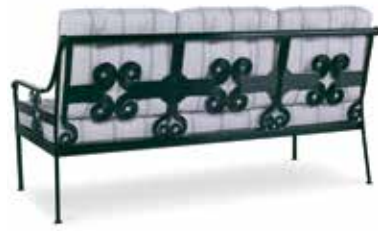

AE-D41-22 Augustine Metal Sofa
Outside W 74.5 D 33.5 H 40
Inside W 71.5 D 22 H 19.5
Seat 20.5 ARM 25