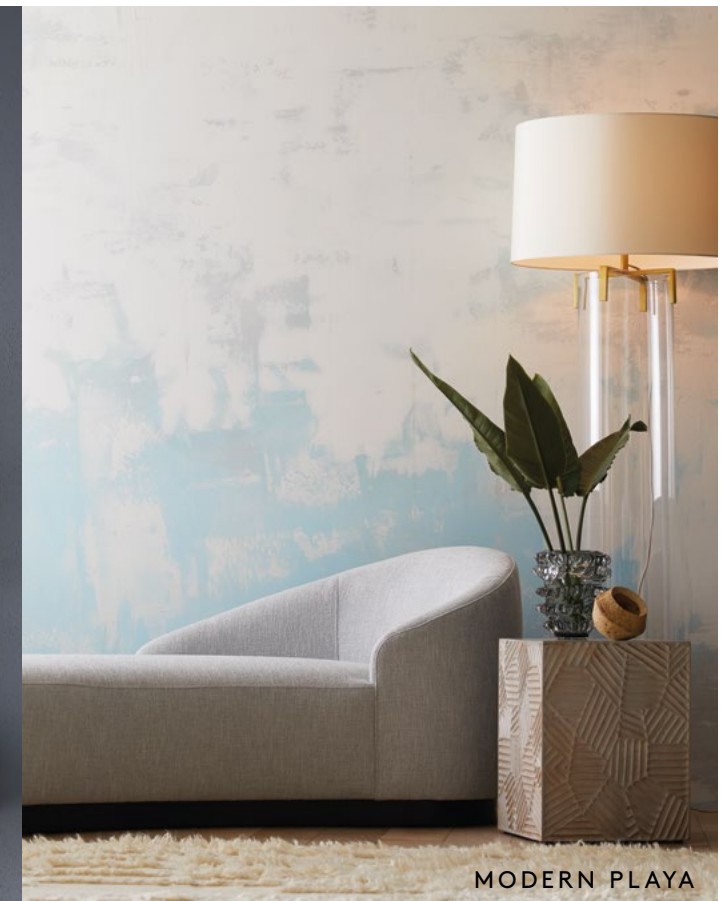

COVER: Dade Sconce, Jago Chair. THIS PAGE: TOP LEFT: Demetri Wall Plaque, Swain Centerpiece, Eddie Sculpture. TOP RIGHT: Dale Floor Lamp, Turner Chaise, Domenica Vase, Marsh End Table. BOTTOM RIGHT: Estero Sconce, Barrett Bench. BOTTOM LEFT: Elizabeth Torchiera, Springsteen Chair, Dax Accent Table, Mahoun End Table.