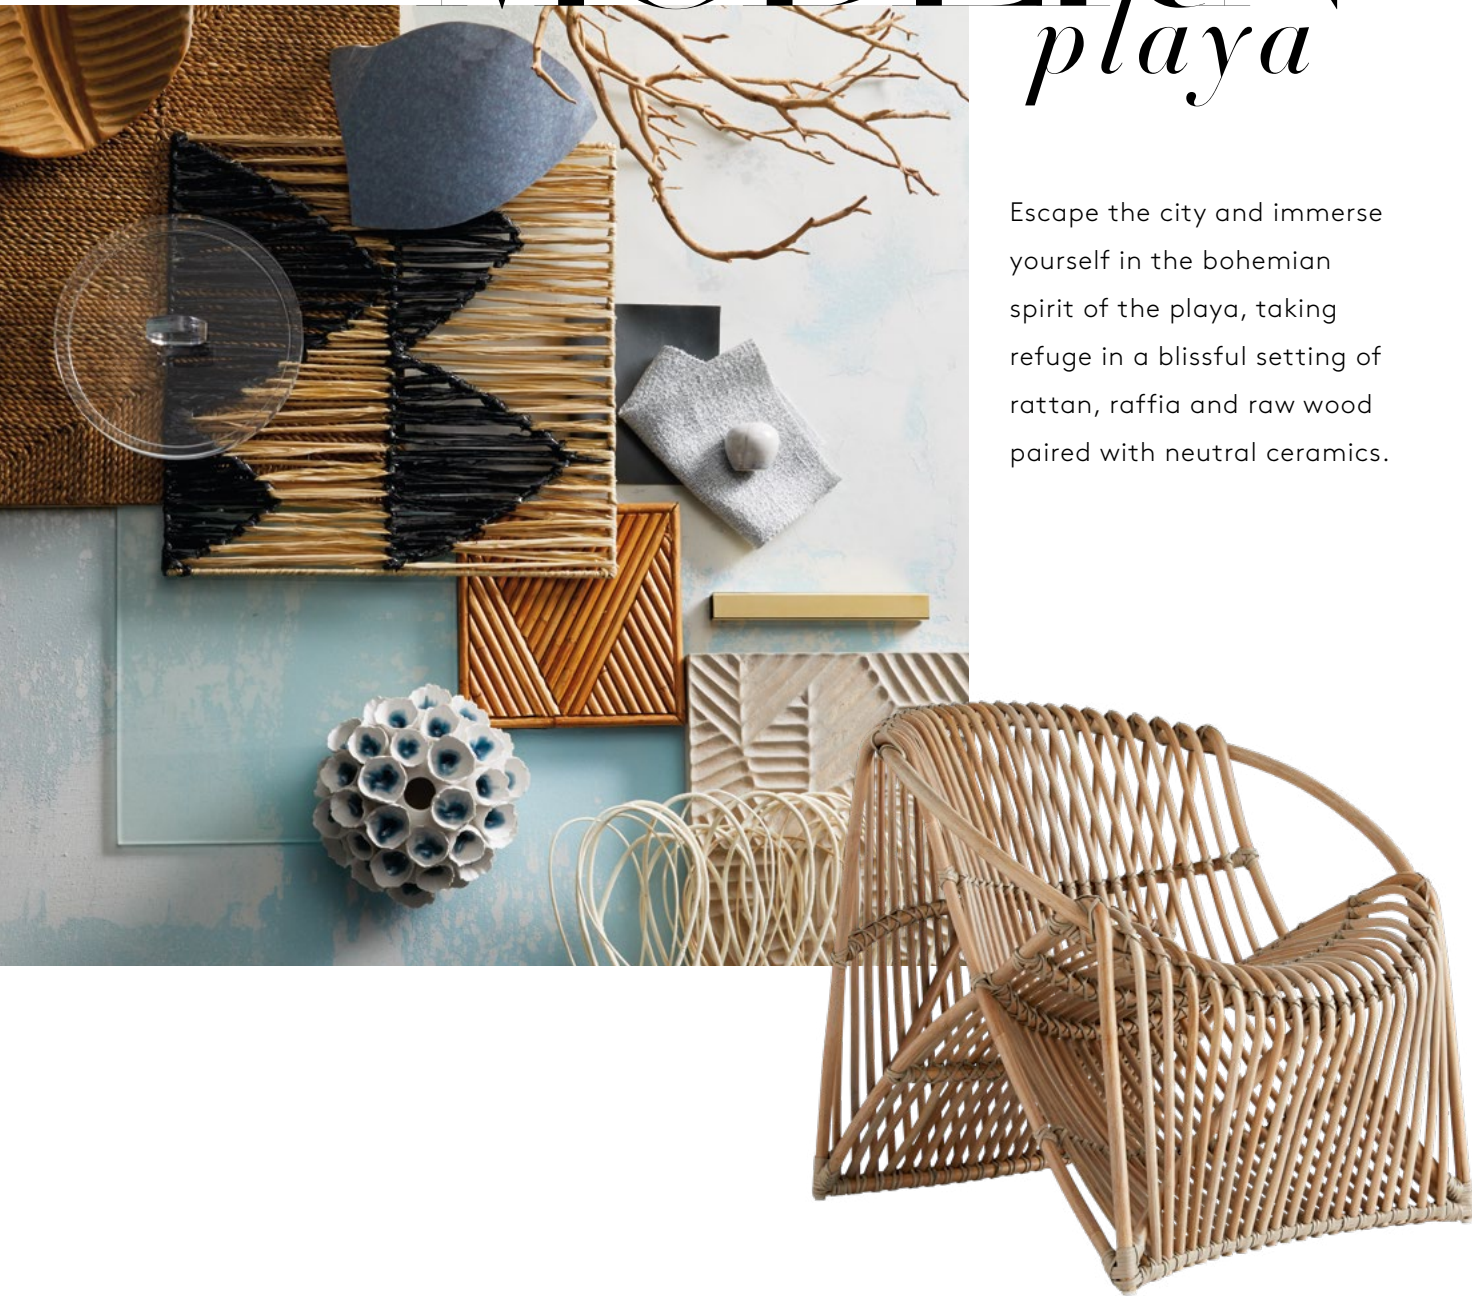

MODERN *playa*

Escape the city and immerse yourself in the bohemian spirit of the playa, taking refuge in a blissful setting of rattan, raffia and raw wood paired with neutral ceramics.

THIS PAGE: Eleanor Lounge Chair. OPPOSITE: Dottie Lamp, Dugan Sculpture, Dakota Vases, Dora Containers, Dublin Desk, Lyford Chair.