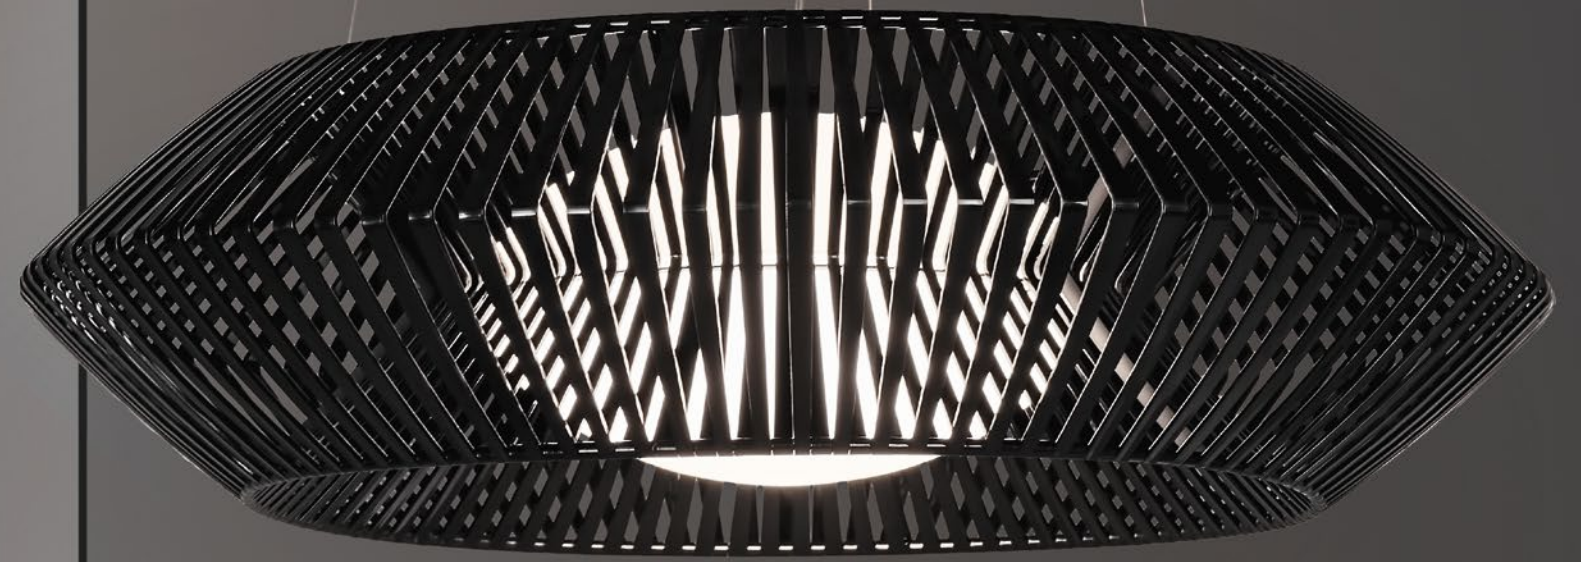

GE03  
Width Ancho: 18cm | 7,1in  
Depth Profundidad: 24cm | 9,4in  
Height Alto: 180cm | 70,9in

GE04  
Ø 19cm | 7,5in  
Height Alto: 45cm | 17,7in

GE06  
Width Ancho: 16cm | 6,3in  
Depth Profundidad: 13cm | 5,1in  
Height Alto: 26cm | 10,2in

VV03  
Ø 80cm | 31,5in  
Height Alto: 173cm | 68,1in

VV04G  
Ø 105cm | 41,3in  
Height Alto: 29cm | 11,4in

VV04  
Ø 80cm | 31,5in  
Height Alto: 29cm | 11,4in

CR06  
Width Ancho: 30cm | 11,8in  
Depth Profundidad: 15cm | 5,9in  
Height Alto: 40cm | 15,7in

KT04G-LD  
Width Ancho: 134cm | 52,7in  
Depth Profundidad: 120cm | 52,7in  
Height Alto: 9cm | 3,5in

KL06  
Width Ancho: 22cm | 8,7in  
Depth Profundidad: 14cm | 5,5in  
Height Alto: 24cm | 9,4in

Showroom in San Francisco designed by Eden Wright. This ephemeral showcase has the Onn design in its pendant version.