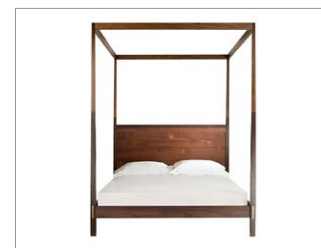

COOPER CANOPY BED

59" x 80" x 84" H (Full)
65" x 85" x 84" H (Queen)
81" x 85" x 84" H (King)
77" x 89" x 84" H (Cali. King)