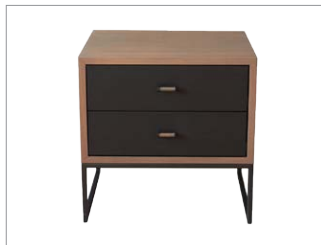

ARTE SIDE TABLE - 2 DRAWER

20" x 20" x 20" H
24" x 20" x 24" H