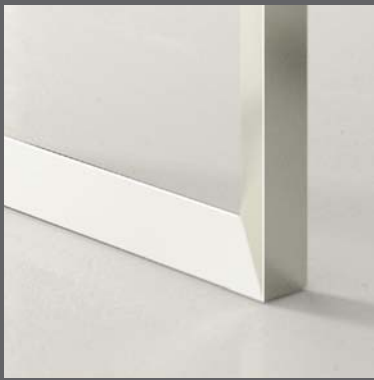

DECCA

INDEXLT™

Decca introduces Index LT™, an evolution of the classic Index casegoods collection. Designed as a response to the new emphasis on furniture that is lighter in scale with a leaner visual presence, IndexLT is more about line than mass, tailored to a modern workplace that's about less real estate and greater agility. At the same time, IndexLT retains the superb level of craft and high quality veneers that distinguish the familiar Index line with its curated styling and refined details. IndexLT is a simple, straightforward furniture solution with layered surfaces and well considered storage that allow you to create a complete, unified landscape that is both beautiful and efficient.

Work surfaces overlap storage pedestals creating layered design solutions. Shown in Natural Oak with Soft White Lacquer and Brushed Stainless Steel.

Wall mounted wood shelves establish a strong linear presence.
Shown in Sorel Walnut.

IndexQT™ is finely crafted wood casegoods, offering distinctive finish options for creating understated or dramatic design statements. Shown in Sable Walnut with Opaque Gray Glass and Brushed Stainless Steel.