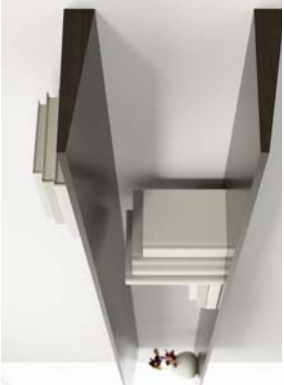

DECCA

INDEXLT™

Decca introduces Index LT™, an evolution of the classic Index casegoods collection. Designed as a response to the new emphasis on furniture that is lighter in scale with a leaner visual presence, IndexLT is more about line than mass, tailored to a modern workplace that's about less real estate and greater agility. At the same time, IndexLT retains the superb level of craft and high quality veneers that distinguish the familiar Index line with its curated styling and refined details. IndexLT is a simple, straightforward furniture solution with layered surfaces and well considered storage that allow you to create a complete, unified landscape that is both beautiful and efficient.

Work surfaces overlap storage pedestals creating layered design solutions. Shown in Natural Oak with Soft White Lacquer and Brushed Stainless Steel.

Wall mounted wood shelves establish a strong linear presence.
Shown in Sorel Walnut.