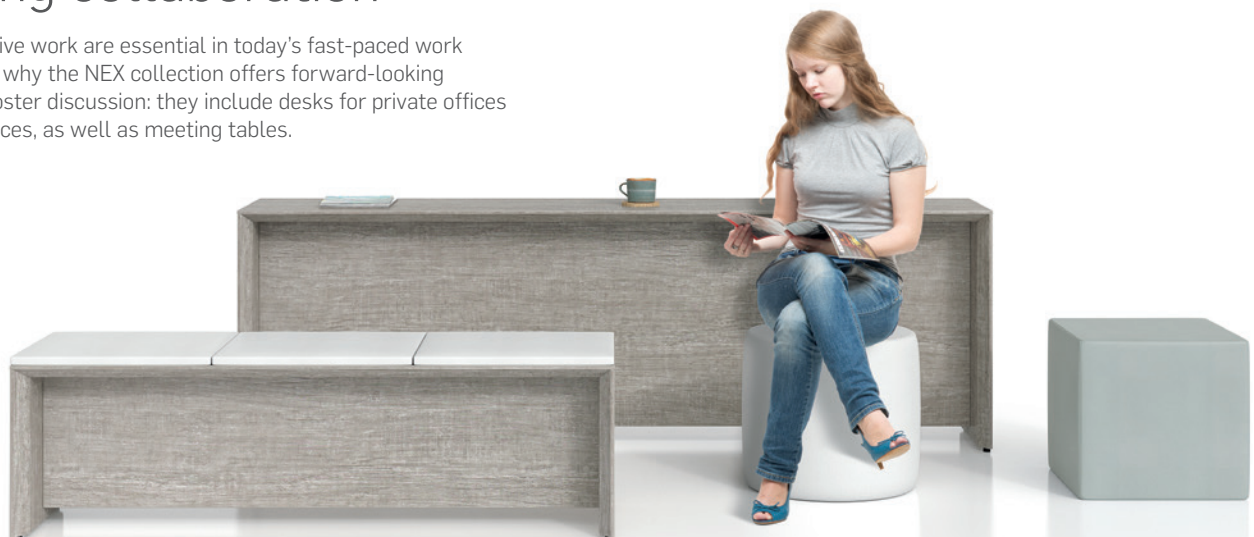

Increased versatility

NEX is quintessentially multipurpose. Desks are designed to satisfy all expectations: the asymmetrical work surface and adjustable height create perfectly integrated meeting areas. There is space for storage and wireless device charging under the desk on the asymmetrical side, while a storage unit and open bookcase with thin metal shelving complement the arrangement, creating a bold, contemporary look.

active collaboration

Perfect balance

NEX also maximizes productivity by integrating into the individual space a modern, ergonomic and practical collaborative work area: no need to change rooms or encroach on your own workspace. All components—including storage, benches and media panels for flat screens—work in harmony, creating a perfect balance for all your professional activities.

System ingenuity

NEX's truly smart design multiplies your options, thanks to its floating surfaces that combine with a series of open or closed storage units and multiple drawers.

Because the difference is in the details, every aspect of the collection's architecture is well thought-out, from the glossy finish on the doors to the stylish full-size aluminum handles. You'll also appreciate the slow-close option for drawers and doors.

Plus NEX's unique metal legs hide an ingenious integrated levelling system under the work surface.

dynamic spaces

Optimizing collaboration

Areas for collaborative work are essential in today's fast-paced work environment. That's why the NEX collection offers forward-looking solutions that will foster discussion: they include desks for private offices and shared workspaces, as well as meeting tables.