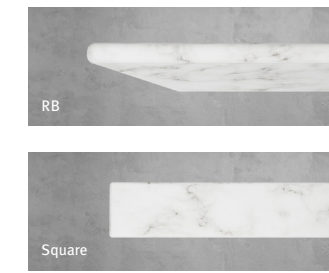

Credenza Finishes

PAINTED BACK GLASS For credenza tops only

023 Salt	025 Sand	027 Oatmeal
066 Chartreuse	067 Cerise	075 Marine
077 Red	053 Pacific	051 Metal
034 Charcoal	022 Black	019 Silver Metallic
041 Pewter Metallic	068 Nickel Metallic	014 Bronze Metallic

STONE For credenza tops only

View more options at www.prismatique.com

Carrara Marble	Black Absoluto Granite	Brown Antique Granite
Marmara Marble	Persiano Limestone	Greystone Marble

COLORA For credenza tops, doors, cases and bases

c-023 Salt	c-025 Sand	c-027 Oatmeal	c-066 Chartreuse	c-067 Cerise
c-075 Marine	c-077 Red	c-066 Pacific	c-051 Metal	c-034 Charcoal
c-022 Black	c-019 Silver Metallic	c-041 Pewter Metallic	c-068 Nickel Metallic	c-014 Bronze Metallic

VENEER For credenza tops, doors and cases

509 Extra Light Flatcut Walnut	510 Light Flatcut Walnut	511 Medium Flatcut Walnut
512 Dark Flatcut Walnut	621 Natural Flatcut Oak	622 Tan Flatcut Oak
623 Carbon Flatcut Oak	624 Charcoal Flatcut Oak	733 Blonde Flatcut Oak
734 Gray Flatcut Ash	735 Ebony Flatcut Ash	Riftcut or Doublecut Walnut*
Riftcut or Doublecut Oak*	Riftcut or Doublecut Ash*	ZebraWood*

*Premium veneer

LAMINATE For credenza tops, doors and cases

View more options at www.prismatique.com

Formica®	Wilsonart®	Nevamar®

SOLID SURFACE For credenza tops only

View more options at www.prismatique.com

Corian®	Caesarstone®	Silestone®

STAINLESS STEEL

For credenza bases only

Polished
Brushed

Edge Details

PAINTED BACK GLASS

VENEER

STONE

LAMINATE

Credenza Options

BASES, DOORS, DRAWERS + PULLS

ADDITIONAL OPTIONS