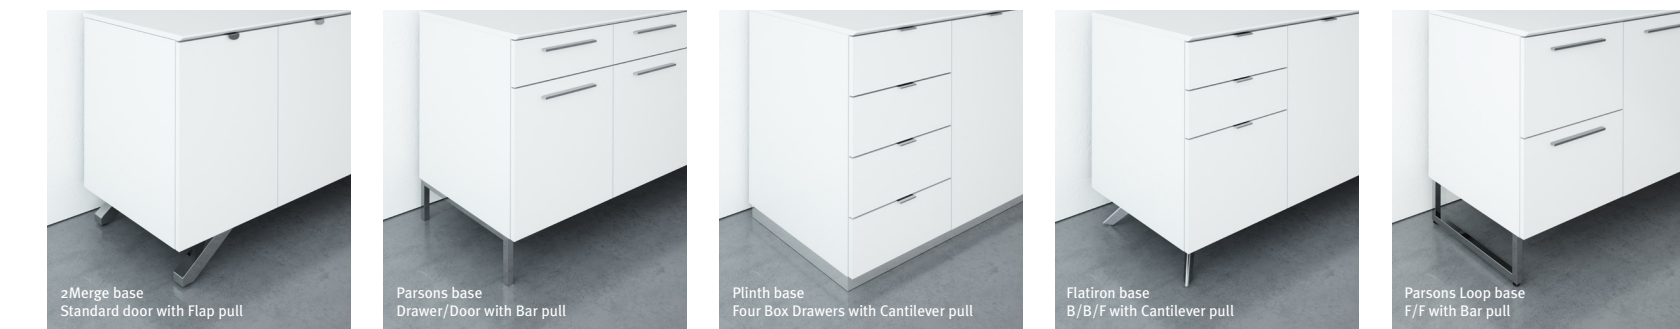

Edge Details

PAINTED BACK GLASS

VENEER

STONE

LAMINATE

Credenza Options

BASES, DOORS, DRAWERS + PULLS