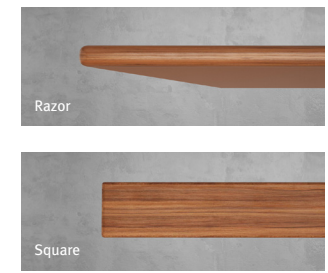

Corian®	Caesarstone®	Silestone®
---------	--------------	------------

STAINLESS STEEL

For credenza bases only

Polished
Brushed

Edge Details

PAINTED BACK GLASS

VENEER

STONE