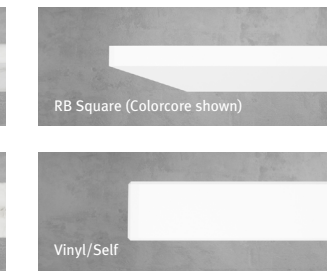

Credenza Finishes

PAINTED BACK GLASS For credenza tops only

023 Salt	025 Sand	027 Oatmeal
066 Chartreuse	067 Cerise	075 Marine
077 Red	053 Pacific	051 Metal
034 Charcoal	022 Black	019 Silver Metallic
041 Pewter Metallic	068 Nickel Metallic	014 Bronze Metallic

STONE For credenza tops only

View more options at www.prismatique.com

Carrara Marble	Black Absoluto Granite	Brown Antique Granite
Marmara Marble	Persiano Limestone	Greystone Marble

COLORA For credenza tops, doors, cases and bases

c-023 Salt	c-025 Sand	c-027 Oatmeal	c-066 Chartreuse	c-067 Cerise
c-075 Marine	c-077 Red	c-066 Pacific	c-051 Metal	c-034 Charcoal
c-022 Black	c-019 Silver Metallic	c-041 Pewter Metallic	c-068 Nickel Metallic	c-014 Bronze Metallic

VENEER For credenza tops, doors and cases

509 Extra Light Flatcut Walnut	510 Light Flatcut Walnut	511 Medium Flatcut Walnut
512 Dark Flatcut Walnut	621 Natural Flatcut Oak	622 Tan Flatcut Oak
623 Carbon Flatcut Oak	624 Charcoal Flatcut Oak	733 Blonde Flatcut Oak
734 Gray Flatcut Ash	735 Ebony Flatcut Ash	Riftcut or Doublecut Walnut*
Riftcut or Doublecut Oak*	Riftcut or Doublecut Ash*	ZebraWood*

*Premium veneer

LAMINATE For credenza tops, doors and cases

View more options at www.prismatique.com

Formica®	Wilsonart®	Nevamar®

SOLID SURFACE For credenza tops only

View more options at www.prismatique.com

Corian®	Caesarstone®	Silestone®

STAINLESS STEEL

For credenza bases only

Polished
Brushed

Edge Details

PAINTED BACK GLASS

VENEER

STONE

LAMINATE

Credenza Options

BASES, DOORS, DRAWERS + PULLS

ADDITIONAL OPTIONS