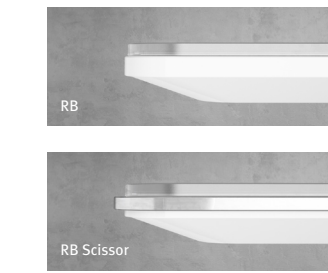

Edge Details

PAINTED BACK GLASS