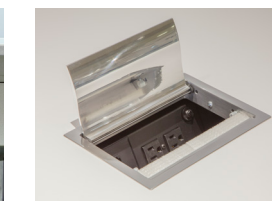

Table Top Finishes

PAINTED BACK GLASS

023 Salt	025 Sand	027 Oatmeal
066 Chartreuse	067 Cerise	075 Marine
077 Red	053 Pacific	051 Metal
034 Charcoal	022 Black	019 Silver Metallic
041 Pewter Metallic	068 Nickel Metallic	014 Bronze Metallic

STONE View more options at www.prismatique.com

Carrara Marble	Black Absoluto Granite	Brown Antique Granite
Marmara Marble	Persiano Limestone	Greystone Marble

Base Finishes

STAINLESS STEEL

Polished
Brushed

COLORA Textured polyurethane coating

c-023 Salt	c-025 Sand	c-027 Oatmeal	c-066 Chartreuse	c-067 Cerise
c-075 Marine	c-077 Red	c-066 Pacific	c-051 Metal	c-034 Charcoal
c-022 Black	c-019 Silver Metallic	c-041 Pewter Metallic	c-068 Nickel Metallic	c-014 Bronze Metallic

VENEER

509 Extra Light Flatcut Walnut	510 Light Flatcut Walnut	511 Medium Flatcut Walnut
512 Dark Flatcut Walnut	621 Natural Flatcut Oak	622 Tan Flatcut Oak
623 Carbon Flatcut Oak	624 Charcoal Flatcut Oak	733 Blonde Flatcut Oak
734 Gray Flatcut Ash	735 Ebony Flatcut Ash	Riftcut or Doublecut Walnut*
Riftcut or Doublecut Oak*	Riftcut or Doublecut Ash*	ZebraWood*

*Premium veneer

LAMINATE View more options at www.prismatique.com

Formica®	Wilsonart®	Nevamar®

SOLID SURFACE View more options at www.prismatique.com

Corian®	Caesarstone®	Silestone®

Edge Details

PAINTED BACK GLASS

VENEER

STONE

LAMINATE

Electrical/Communications Details

Cove/2-2

Cove/Undertop Apron

INFJ

INF

Cove/Box2

Cove/Box4

INTERFACE CONNECTION