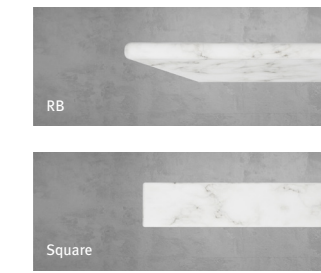

Edge Details

PAINTED BACK GLASS

VENEER

STONE

LAMINATE

Electrical/Communications Details

Cove/2-2

Cove/Undertop Apron