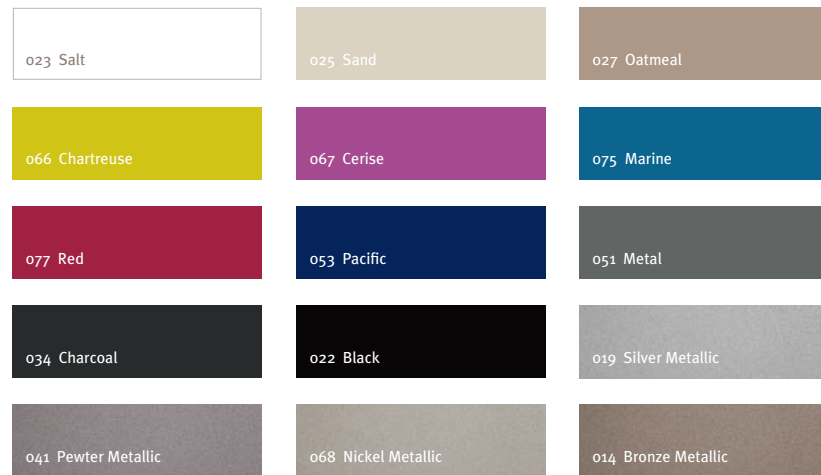

Table Top Finishes

PAINTED BACK GLASS