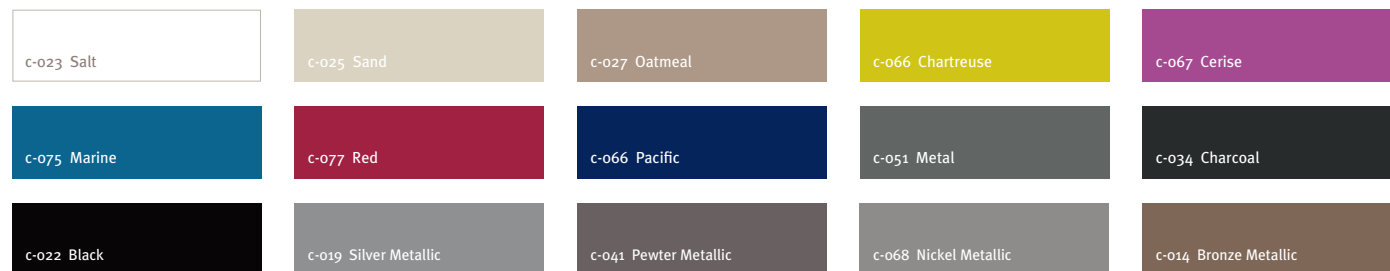

Base Finishes

STAINLESS STEEL

COLORA *Textured polyurethane coating*

VENEER

**Premium veneer*

LAMINATE *View more options at www.prismatique.com*

SOLID SURFACE *View more options at www.prismatique.com*

Edge Details