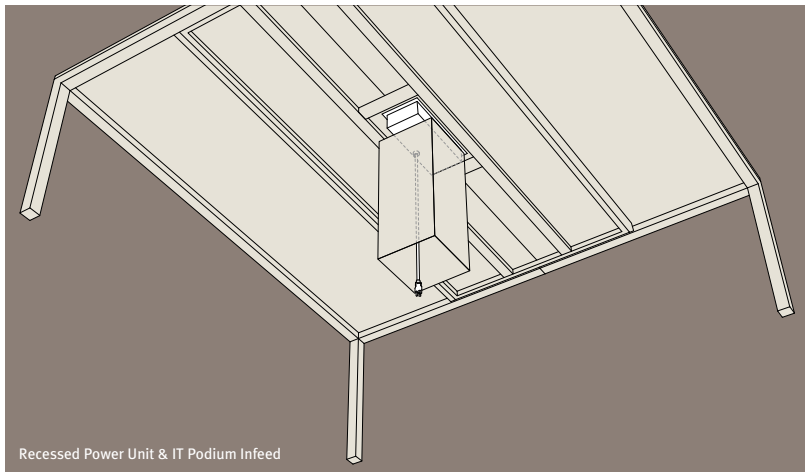

INTERFACE CONNECTION