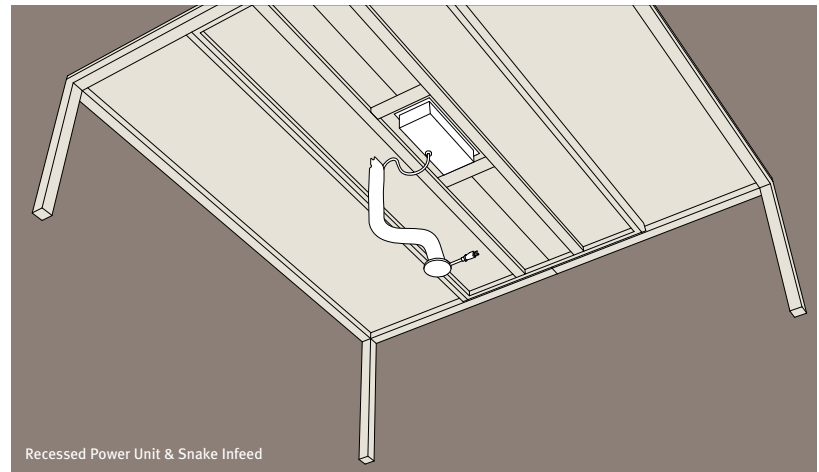

INTERFACE CONNECTION