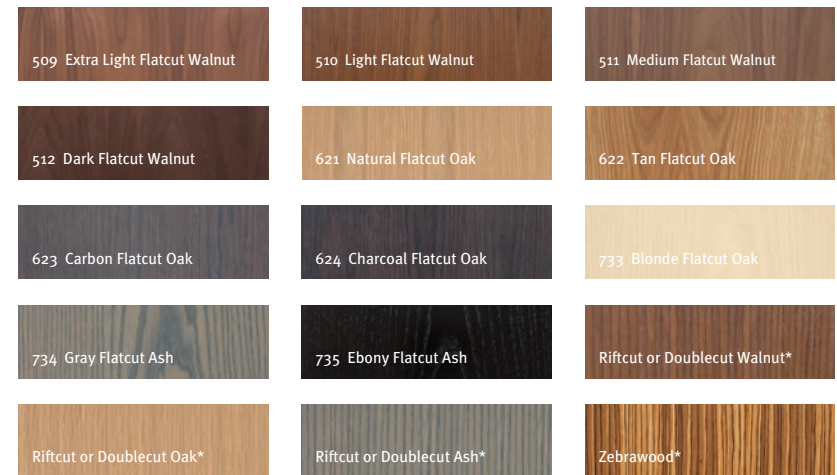

Base Finishes

STAINLESS STEEL

COLORA *Textured polyurethane coating*

VENEER

**Premium veneer*

LAMINATE *View more options at www.prismatique.com*

SOLID SURFACE *View more options at www.prismatique.com*

Edge Details