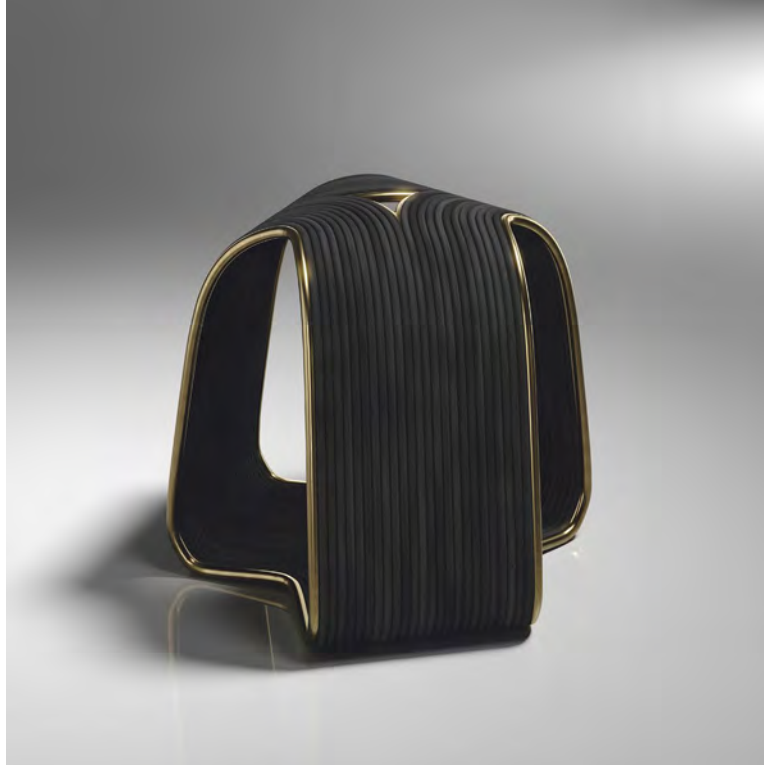

LICOL STOOL

LICOL STOOL

Black Rattan
Bronze Patina Brass