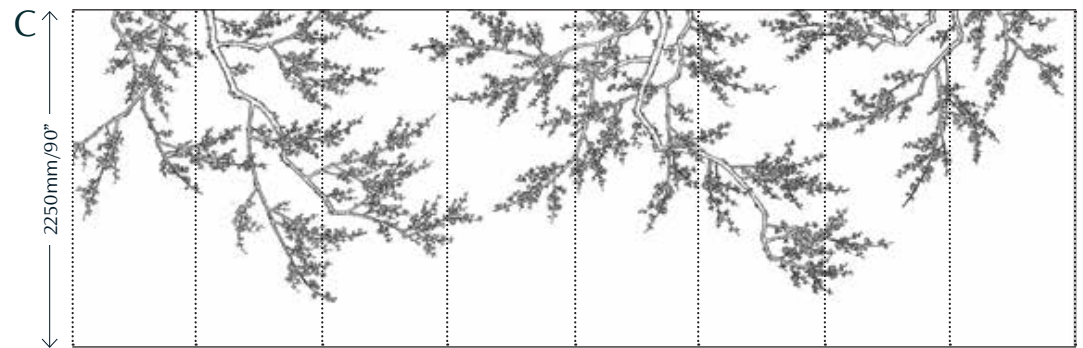

Design - The design is non-repeating and will be customised to fit the space. As a starting point there are 3 design layouts (A- C) to choose from.

Material and Technique

Hand-painted and hand-embroidered on various paper-backed silk grounds.

Dimensions

Height - Panels are supplied 300mm/12" higher than specified wall height. Standard panel height is up to 4300mm/14ft. Panels over the standard height are available with a surcharge.

Width - Standard panel width 915mm/36" plus 15mm/1/2" trim.