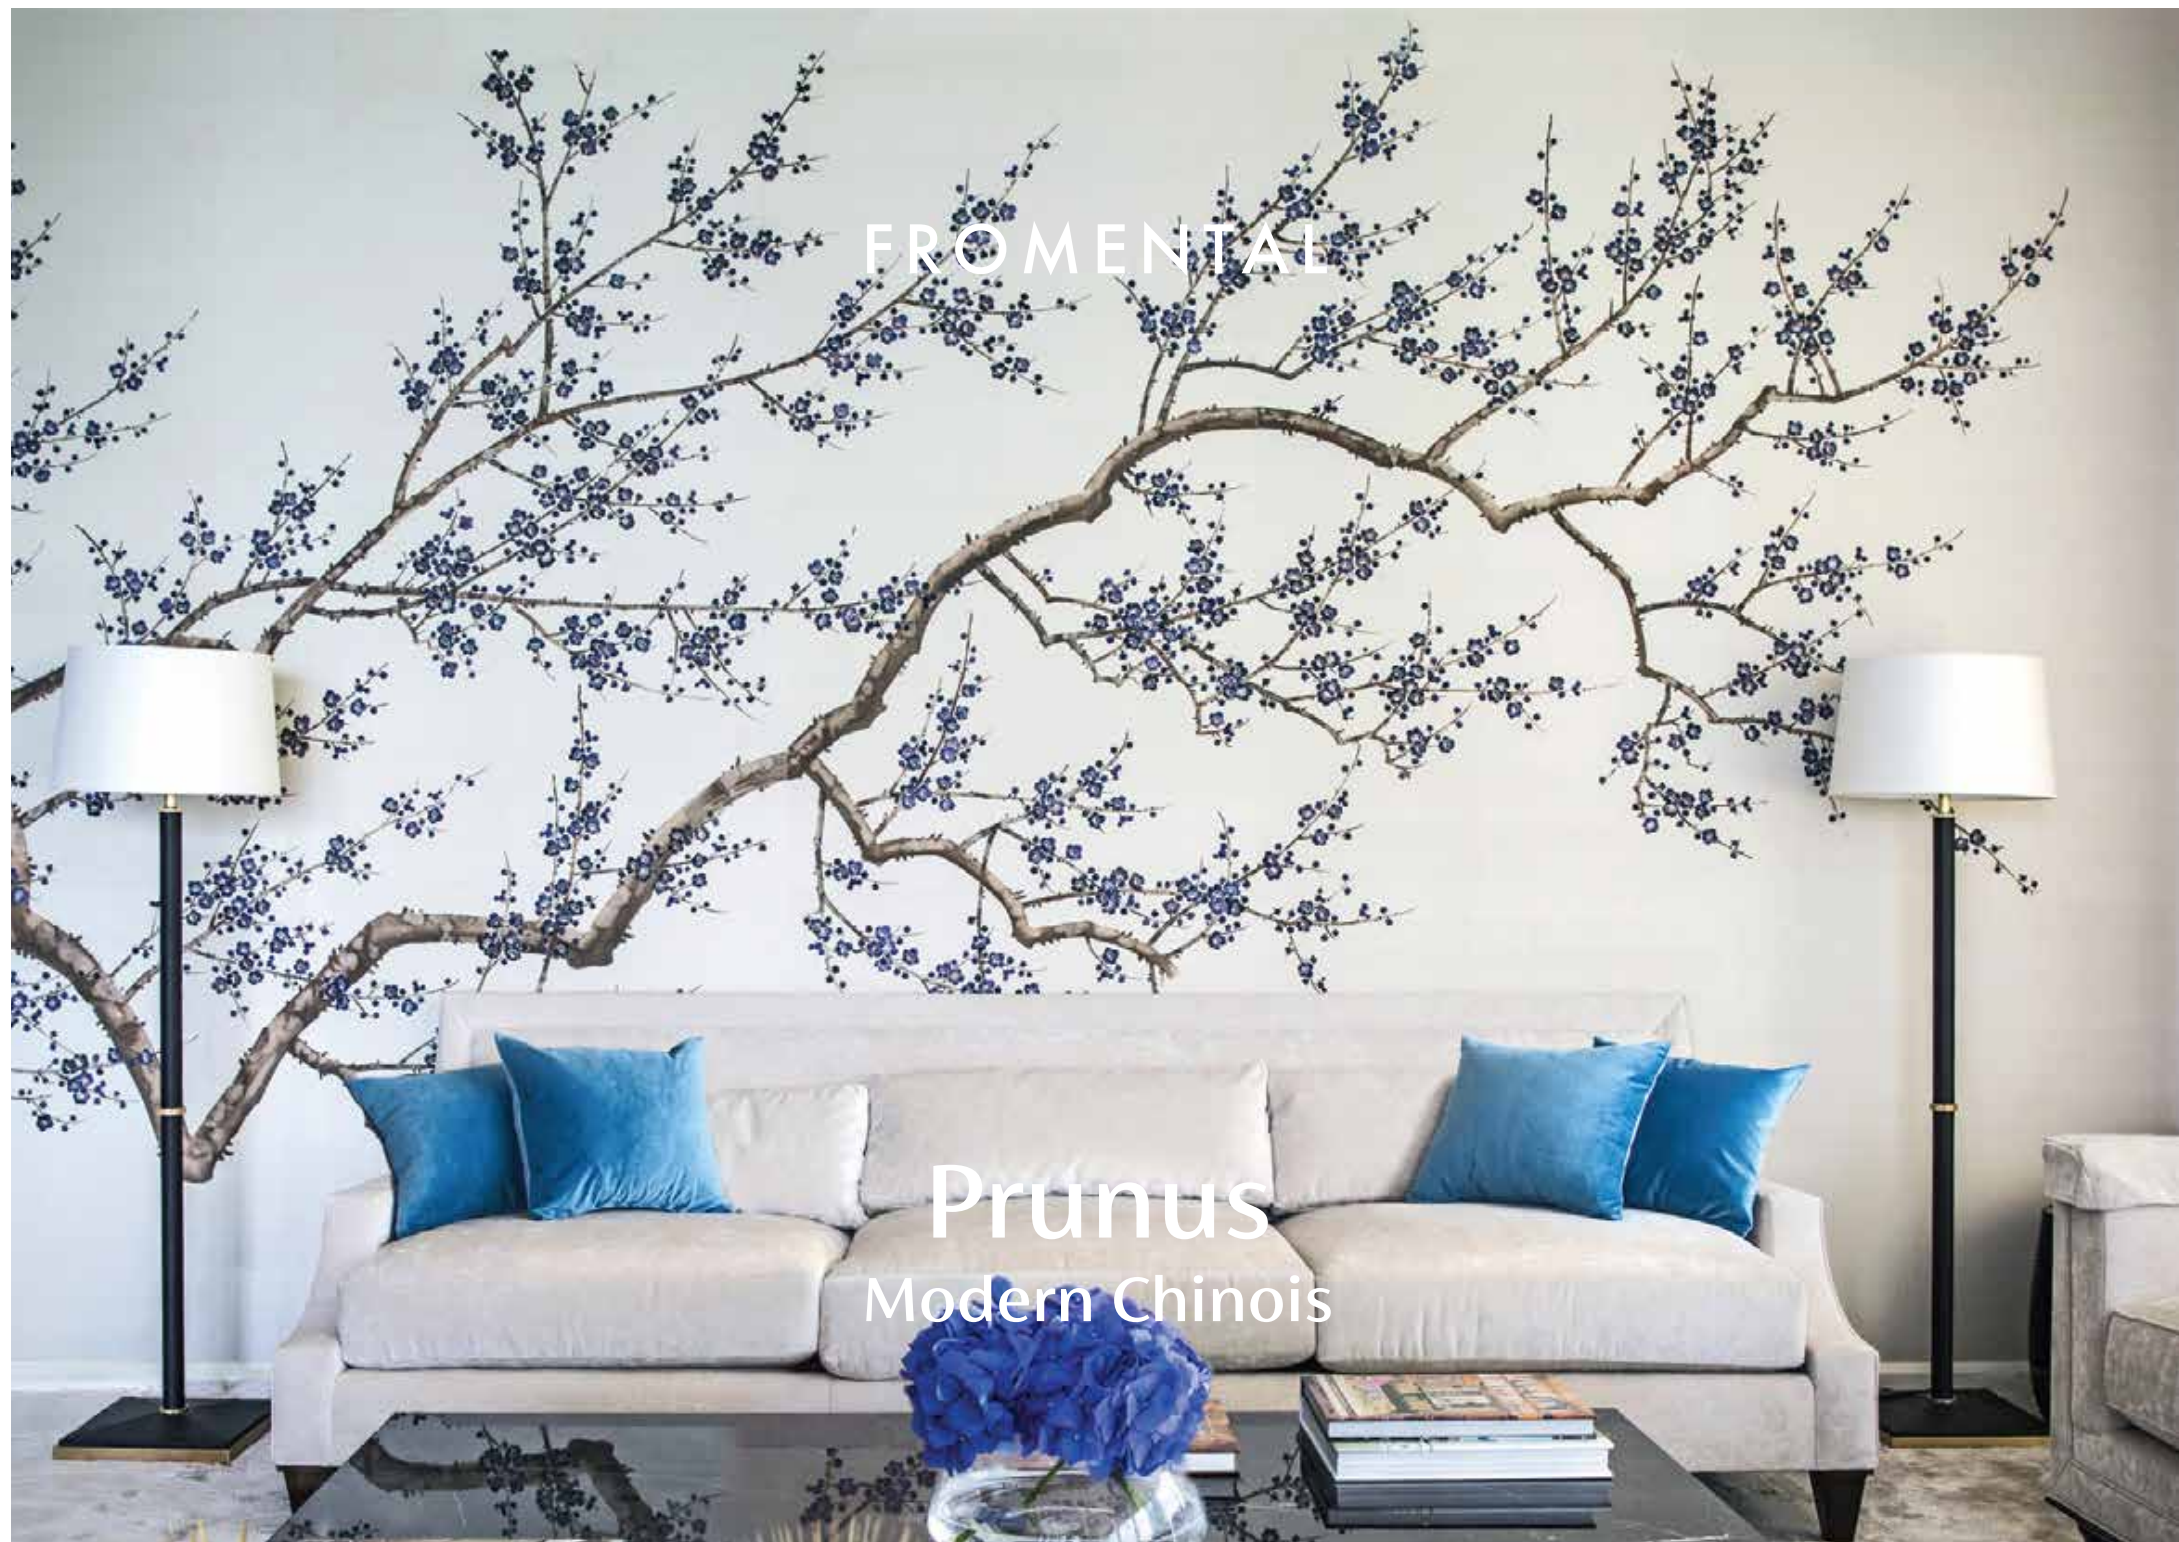

FROMENTAL

Prunus
Modern Chinois

Prunus draws on the deep history of traditional plum blossom painting. The blossoming of the plum trees amongst winter snows expresses a rich and otherworldly beauty. This exquisite splendour is captured when our dynamic 'unconscious' painting style is combined with the vivid lustre of the hand-embroidered silk threads. The artful painting technique uses gestural and fluid brushstrokes giving the design a soft and graceful finish.