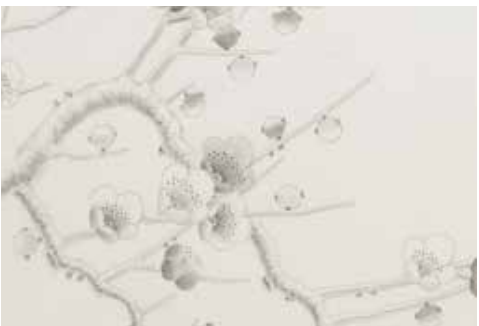

FROMENTAL

Prunus
Modern Chinois

Prunus draws on the deep history of traditional plum blossom painting. The blossoming of the plum trees amongst winter snows expresses a rich and otherworldly beauty. This exquisite splendour is captured when our dynamic 'unconscious' painting style is combined with the vivid lustre of the hand-embroidered silk threads. The artful painting technique uses gestural and fluid brushstrokes giving the design a soft and graceful finish.

2250mm/90"

<915mm/36">

Colourways

03 **Cardinal** on Custom Strata

04 **Bitumen** on Beryllium Strata

06 **Jericho** on Manganese Strata

07A **Samui** on Cardigan Silk

14 **Etching** on White Silk

15 **Dove Grey** on Galena Strata

16 **Biwa** on Strontium Strata

17 **Luoma** on Capri Faille

FROMENTAL

Prunus Dove Grey on Galena Strata