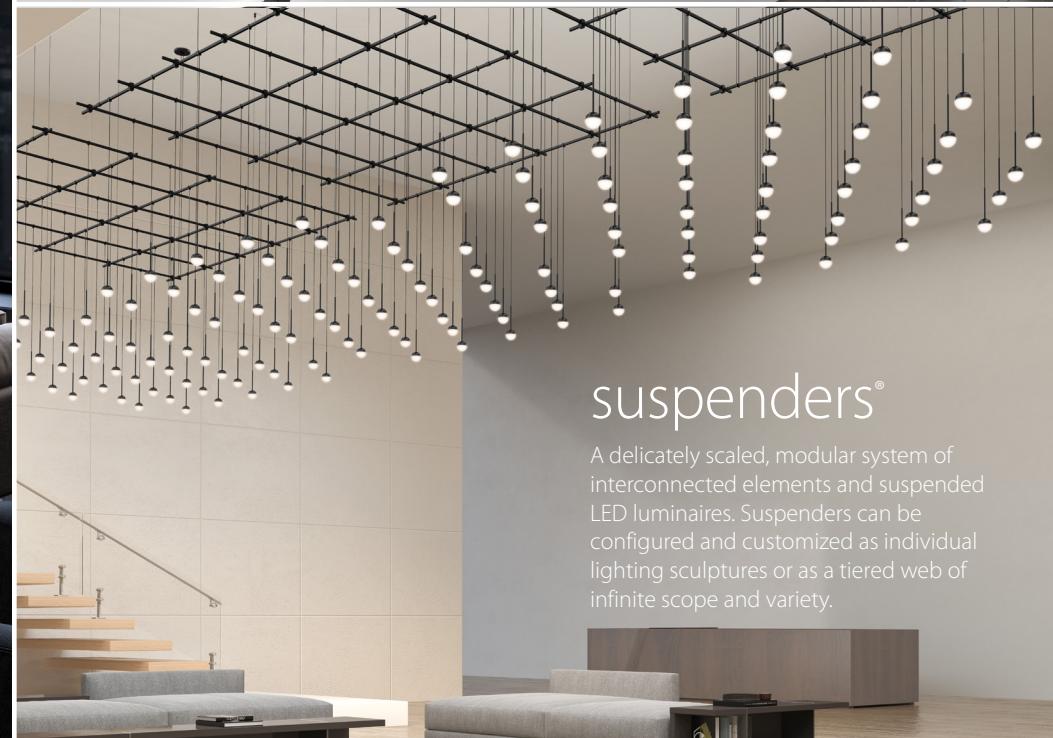

## constellation<sup>®</sup> cosmic cube<sup>™</sup>

Connected in linear strands, a dramatically suspended array of LED hubs forms the geometry of a bold cube of dazzling luminance. Scaled in two sizes, Cosmic Cube can be ordered in 20" and 30" configurations or customized for your project.

## purolinear 360<sup>™</sup>

Purolinear 360 can transition between wall and ceiling mounting using corner connectors, as shown, providing an unbroken path of directable linear illumination throughout a space. Light can be directed in 360 degrees of rotation around its axis.

## coral surface<sup>™</sup>

Flowing sculptural shapes connect clusters of luminaires across wall or ceiling surfaces in this organically modern system of light.