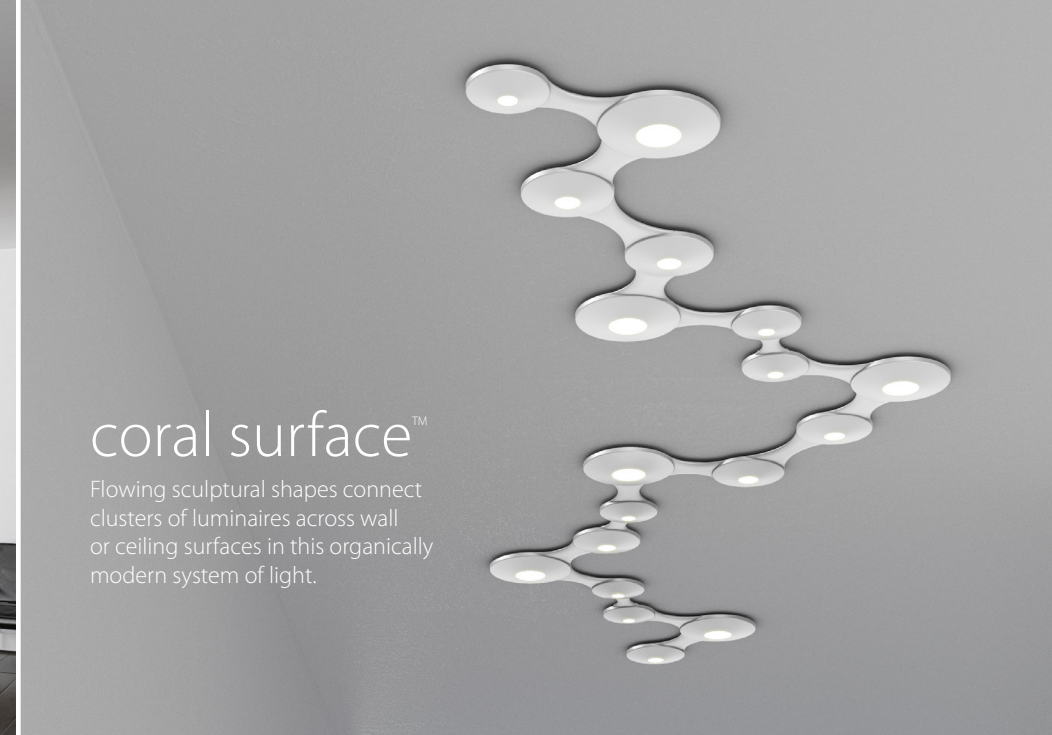

## constellation<sup>®</sup> cosmic cube<sup>™</sup>

Connected in linear strands, a dramatically suspended array of LED hubs forms the geometry of a bold cube of dazzling luminance. Scaled in two sizes, Cosmic Cube can be ordered in 20" and 30" configurations or customized for your project.

## purolinear 360<sup>™</sup>

Purolinear 360 can transition between wall and ceiling mounting using corner connectors, as shown, providing an unbroken path of directable linear illumination throughout a space. Light can be directed in 360 degrees of rotation around its axis.

## coral surface<sup>™</sup>

Flowing sculptural shapes connect clusters of luminaires across wall or ceiling surfaces in this organically modern system of light.

## constellation<sup>®</sup> hedron<sup>™</sup>

Hedron is a spectacular celestial composition of radiant LED hubs connected by the triangular structural tension of minimal coaxial rods. The dazzling luminance and expansive scale forms a sculptural connection to the physical properties that define the galaxies of space, occupying a large volume with a low density of mass.