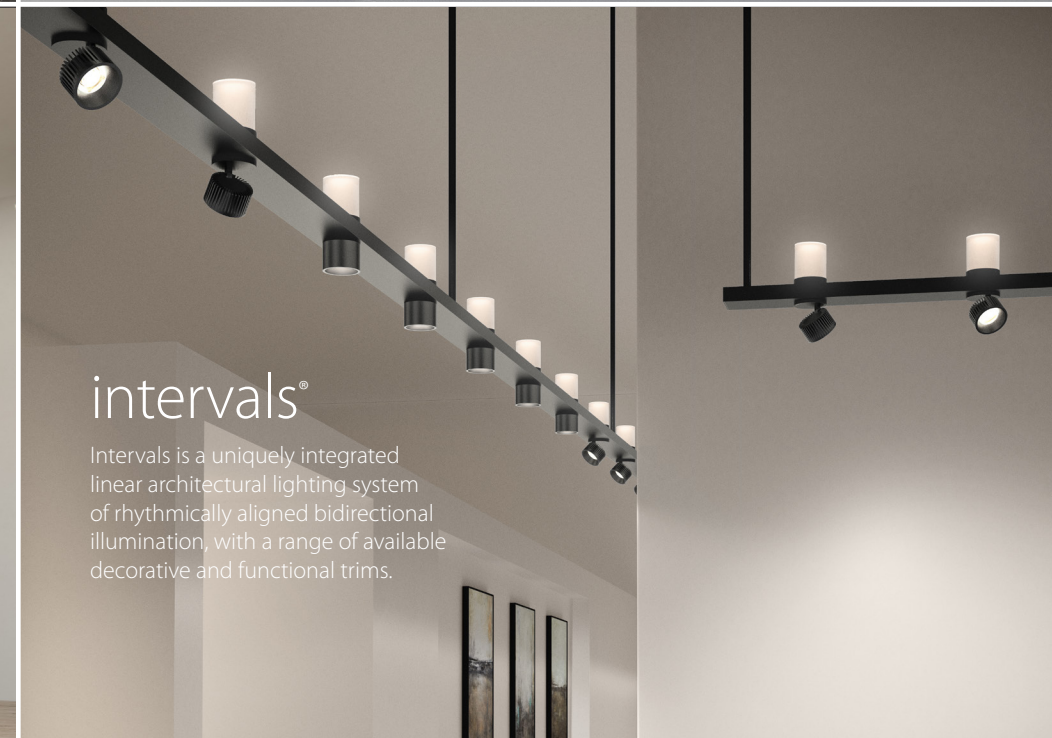

intervals®

Intervals is a uniquely integrated linear architectural lighting system of rhythmically aligned bidirectional illumination, with a range of available decorative and functional trims.