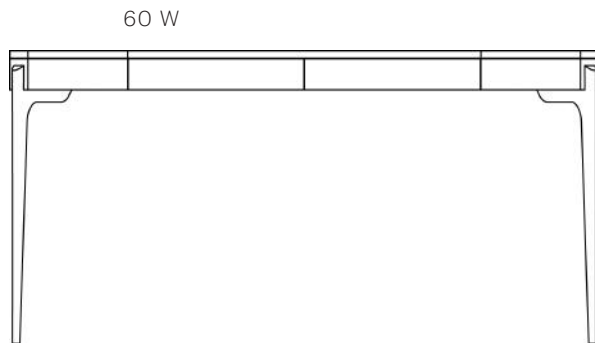

ABERDEEN DESK

ABERDEEN DESK

DIMENSIONS 60 W x 28 D x 30 H

FINISH COL requires 54 sf
legs: Cast bronze polished nickel (as shown)
OR Dark bronze patina with polished tip

30 H

1500 South Western Avenue Chicago, IL 60608 Phone:312.243.2919 Fax:312.243.2920 aneesupholstery.com info@aneesupholstery.com