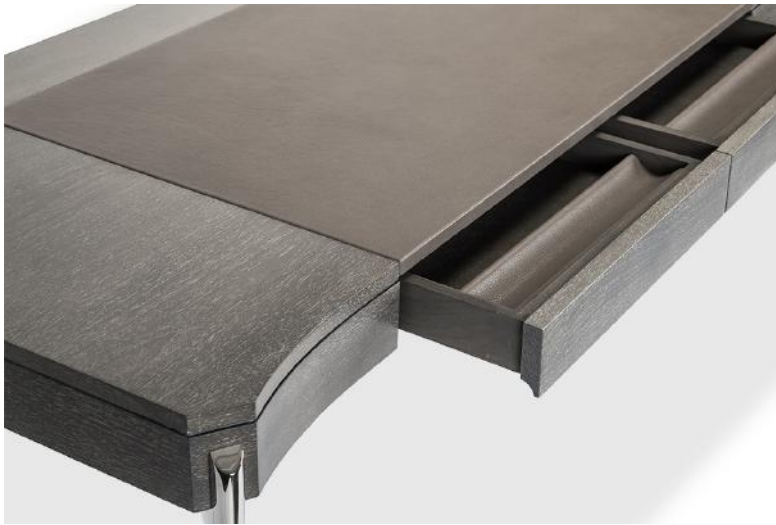

ABERDEEN DESK

ABERDEEN DESK

DIMENSIONS 60 W x 28 D x 30 H

FINISH COL requires 54 sf
legs: Cast bronze polished nickel (as shown)
OR Dark bronze patina with polished tip

30 H

1500 South Western Avenue Chicago, IL 60608 Phone:312.243.2919 Fax:312.243.2920 aneesupholstery.com info@aneesupholstery.com