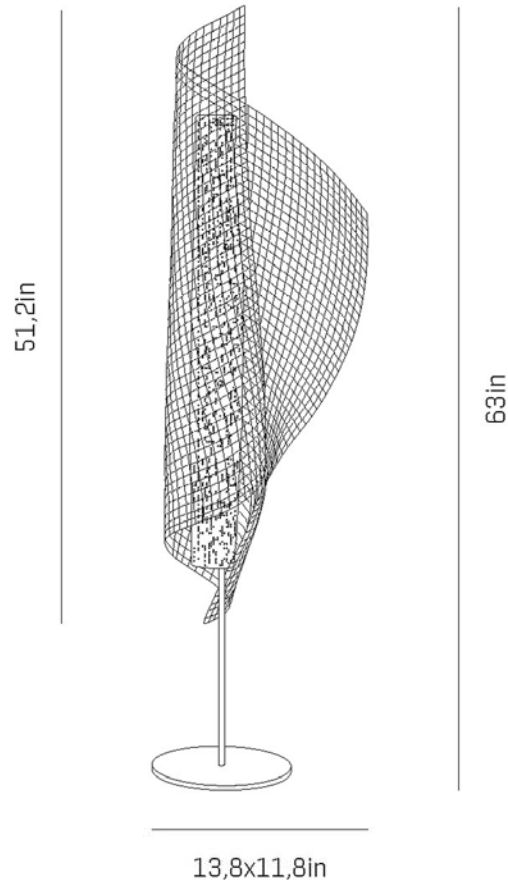

a

by arturo alvarez

clara collection

LED

MATERIALS & COMPONENTS

LAMPSHADE

Painted stainless steel

One color: white

BL

SUPPORT AND CABLE

Stainless steel

Transparent cable
Standard: 98,4in

LIGHT SOURCE BUILT IN

100-277V - 60Hz

□□□□ 35W 3000K 3474lm built-in
upon request 2700k 3367lm

OTHER DATA

NET WEIGHT

22lb

PACKAGING

65x 15,7x 13,8in
33,1lb

ELECTRICAL FEATURES

CERTIFICATIONS