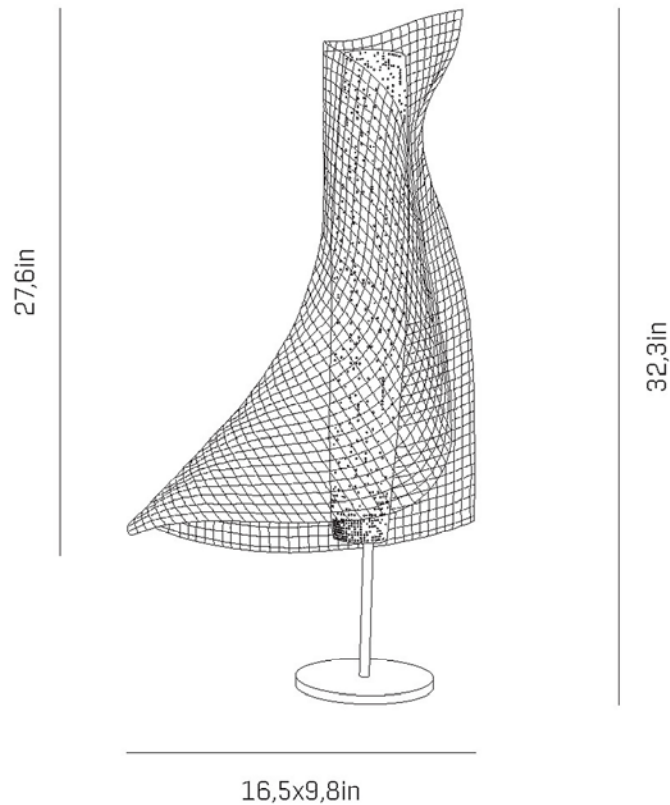

a

by arturo alvarez

clara collection

LED

MATERIALS & COMPONENTS

LAMPSHADE

Painted stainless steel

One color: white

BL

SUPPORT AND CABLE

Stainless steel

Transparent cable
Standard: 78,7in

LIGHT SOURCE BUILT IN

100-277V - 60Hz

□□□□ 24W 3000K 2527lm built-in

upon request 2700k 2449lm

OTHER DATA

NET WEIGHT

10,4lb

PACKAGING

18,9x 35,4x 11,8in
22lb

ELECTRICAL FEATURES

CERTIFICATIONS