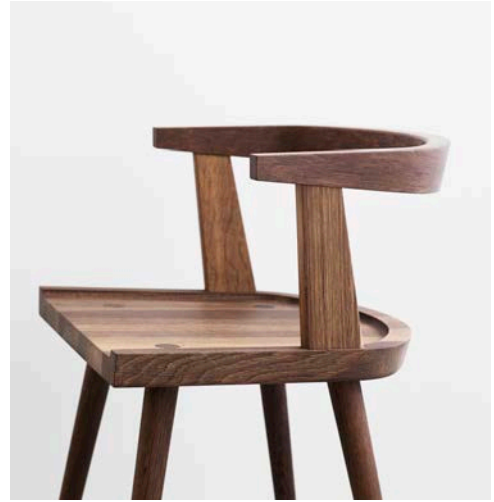

FAIR

Oak (left) or Fumed Oak (right) with Brass Rung.

Fumed Oak

KØBENHAVNS MØBELSNEDKERI

KBH HIGH CHAIR

Designed by Københavns Møbelsnedkeri

High chair in solid oak or fumed oak with brass detail.

Available Finishes: Oak or Fumed Oak with Brass Rung.

Dimensions: 20" W x 16.7" D x 33" H; 26.7" Seat Height

Production Lead Time 10 - 12 Weeks