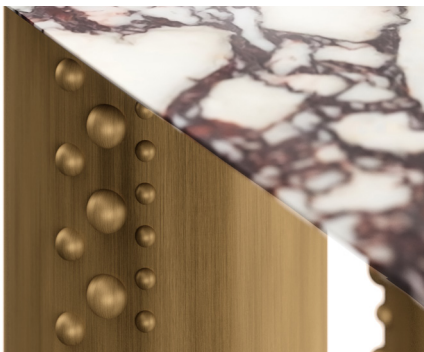

COLUMN CONSOLE

The Column range is inspired by the columns from the Roman/Greek temples. This range features the geometric pattern of industrial scale rivets on the columns. These originate from the large rivets commonly seen in the industrial pieces of the era. It is available in bronze or brass finish and the contrast materials of the top in either marble or glass add's interest and texture.

COLUMN CONSOLE VARIATIONS

VARIATION I

CALCATTIA VIOLA
MARBLE TOP

BRASS BASE

VARIATION II

BRONZE SEEDED
GLASS

BRONZE BASE

DIMENSIONS

FINISHES VARIATIONS

FBC London products are fabricated to the highest quality. The majority of finishes are made and finished by hand and thus some variation is to be expected. FBC London works closely with our fabricators to assure all the finishes are to our typical high standards and closely align to FBC master references. With finishes of natural material such as wood and stone inherent disparities in colour and grain pattern because of variations caused by nature, over which FBC London has no control. FBC London cannot guarantee exact colour, grain, or texture of wood or stone but will work closely with you as our client to highlight this where necessary