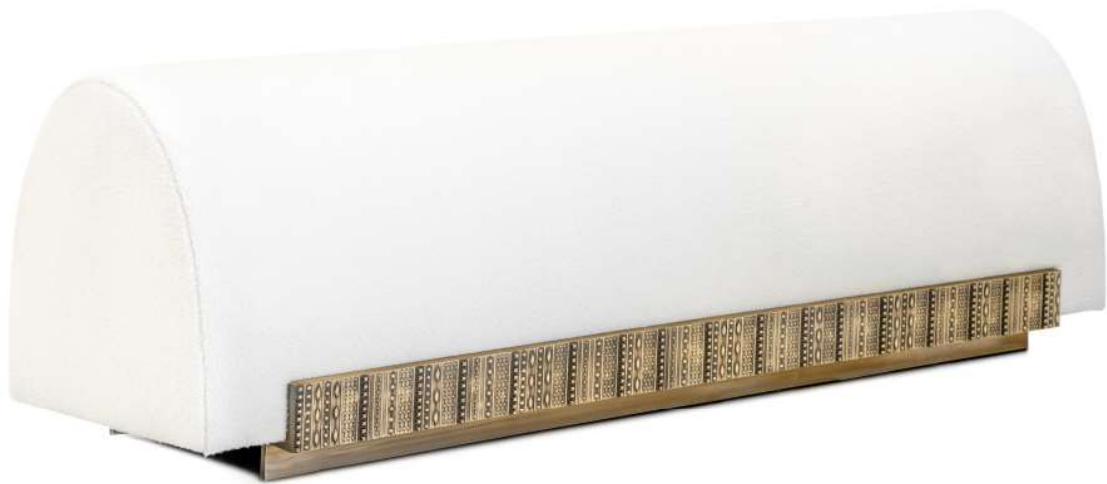

GRACE BENCH

The Grace Bench is designed to embrace the smooth and fluid lines and evoke an understated elegance. The addition of the detailed cast bronze foot adds contrast and interest to the simplistic rounded upholstery form.

GRACE BENCH VARIATIONS

VARIATION I

CAST BRONZE
ARMOUR

COM 1 BODY

ALTERNATIVE FINISH COMBINATIONS AVAILABLE, SEE FBC LONDON FINISHES LOOKBOOK FOR REFERENCE OR CONTACT FBC LONDON TO SPECIFY BESPOKE FINISHES FOR YOUR ORDER.
(BESPOKE DESIGN FEE CHARGES MAY BE APPLICABLE)

DIMENSIONS

425mm H x 1400mm W x 420mm D x 420mm SH
16.73in H x 55.12in W x 16.54in D x 16.59in SH

FABRIC SPECIFICATIONS

PLAIN FABRIC

MAIN BODY: 3m | 3.6 yrds

PATTERN/ VELVET/ LEATHER

MAIN BODY: 4m | 4.8 yrds | 43 sq ft