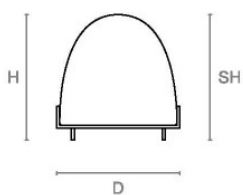

DIMENSIONS

425mm H x 1400mm W x 420mm D x 420mm SH
16.73in H x 55.12in W x 16.54in D x 16.59in SH

FABRIC SPECIFICATIONS

PLAIN FABRIC

MAIN BODY: 3m | 3.6 yrds

PATTERN/ VELVET/ LEATHER

MAIN BODY: 4m | 4.8 yrds | 43 sq ft

LEAD TIME & SHIPPING

12 - 14 weeks + shipping. Shipping costs quoted upon confirmation of delivery address.

NOTES

This piece can be tailor made to bespoke sizes and finishes, please enquire for further details.

LINE DRAWINGS

Plan

Front Elevation

Side Elevation