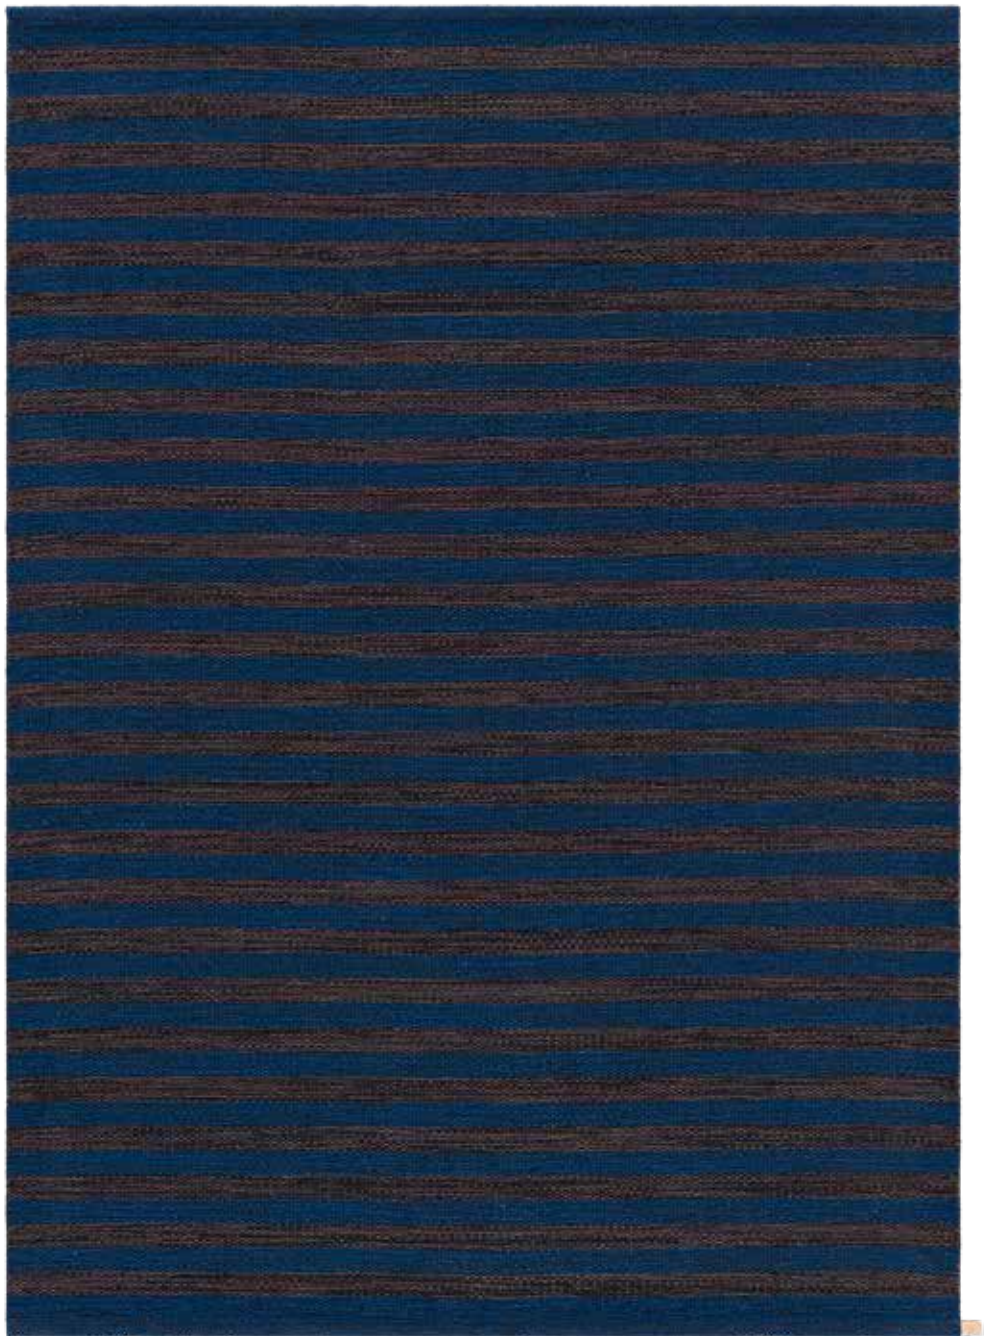

NARROW STRIPE ICON

Design KASTHALL DESIGN STUDIO
Woven rug in pure wool

Rug 160x240 cm, Indigo Dream 221

KASTHALL HEAD QUARTER

Phone +46(0)320 205 900 | Fritslavägen 42 | Box 254 | 511 23 Kinna, Sweden | info@kasthall.se

For the latest updates of our collection, please visit www.kasthall.com

All the designs shown here are protected under law. Kasthall have the property rights and distribution rights worldwide. Copying will be prosecuted.

KASTHALL.COM