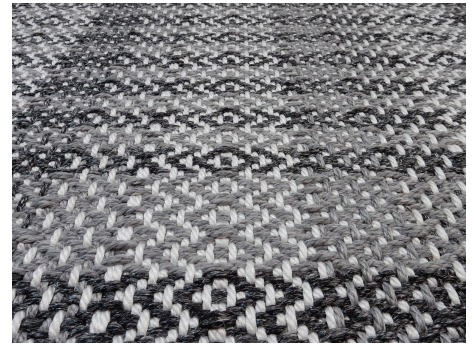

Tagina - Cliff
SKU: CK-101969.CLIFF

kravet

Made to Order. Choose from 69 Standard Colors, Custom Color Unavailable. Rug Production in 8-12 Weeks, depending on size and pattern. Strike off is suggested but not necessary when colors are not changed. Strike Off in 3-4 Weeks.

SKU: **CK-101969.CLIFF**

Brand: **Kravet**

Type: **Modern**

Composition: **Polypropylene - 100%**

Availability: **Custom**

Repeat UOM: **IN**

Available Size: **Custom Program. Max Size: 24'W x 100'L. Upcharge Applies on Rugs Larger than 13'W.**