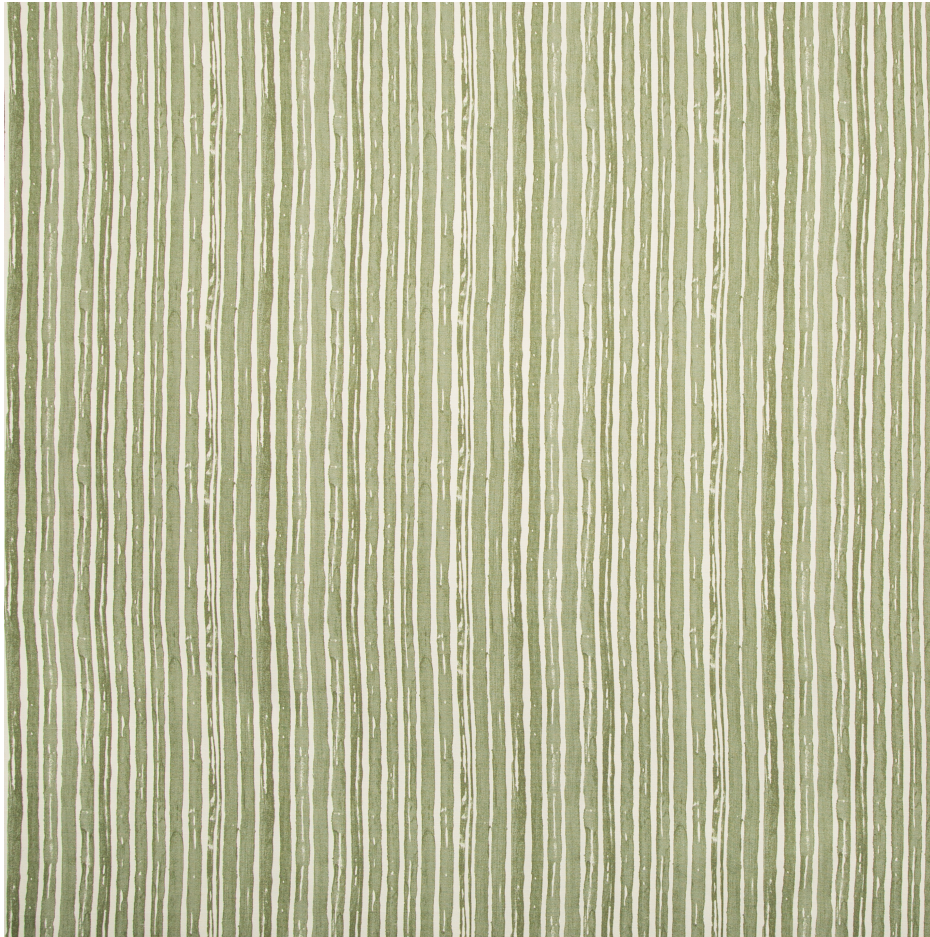

Benson Stripe - Pine
SKU: 2019151.30.0

LEE JOFA

SKU: **2019151.30.0**

Repeat UOM: **IN**

Horizontal Repeat: **9**

Designer: **Carrier And Company**

Finish: **Softened**

End Use: **Multipurpose**

Performance ACT Symbols: 

Width: **54**

Vertical Repeat: **6.45**

Brand: **Lee Jofa**

Type: **Print**

Railroaded: **No**

Composition: **Cotton - 52%, Linen - 48%**