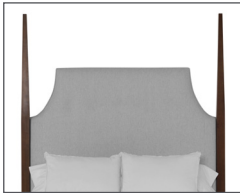

Melville Bed

SH7N/66-Q PL

Headboard 66" - Notched Queen - Plain
OVERALL: 66W x 1.5D x 66/84H

YARDAGE: 5.5 (54" Wide, Plain)

Also Available: Twin, King Headboards
& Platforms

Low Profile Box Spring Suggested
Custom Inquiries Invited

SSPT-Q

Box Spring Platform - Queen
Poster 84"
OVERALL: 66W x 86D x 30/84H

YARDAGE: 7.5 (54" Wide, Plain)

FINISHES

-  Maple Finishes
-  Paint Finishes

Melville Options

Headboards

OH: 66/84"

Twin

SH7_/66-T
OW: 45"

Queen

SH7_/66-Q
OW: 66"

King

SH7_/66-K
OW: 82"

Headboard Shapes*

SH7N • Notched

SH7S • Straight

SH7C • Curved

*Skus above must specify N, S or C for shape.

Inside Border Headboard Treatments

BT • Biscuit Tuft

ND • Nail Design
SH7S only

PL • Plain

ST • Single Row Buttons