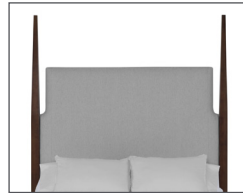

Melville Bed

SH7N/66-Q PL

Headboard 66" - Notched Queen - Plain
OVERALL: 66W x 1.5D x 66/84H

YARDAGE: 5.5 (54" Wide, Plain)

Also Available: Twin, King Headboards
& Platforms

Low Profile Box Spring Suggested
Custom Inquiries Invited

SSPT-Q

Box Spring Platform - Queen
Poster 84"
OVERALL: 66W x 86D x 30/84H

YARDAGE: 7.5 (54" Wide, Plain)

FINISHES

-  Maple Finishes
-  Paint Finishes

Melville Options

Headboards

OH: 66/84"

Twin

SH7_/66-T
OW: 45"

Queen

SH7_/66-Q
OW: 66"

King

SH7_/66-K
OW: 82"

Headboard Shapes*

SH7N • Notched

SH7S • Straight

SH7C • Curved

*Skus above must specify N, S or C for shape.

Inside Border Headboard Treatments

BT • Biscuit Tuft

ND • Nail Design
SH7S only

PL • Plain

ST • Single Row Buttons