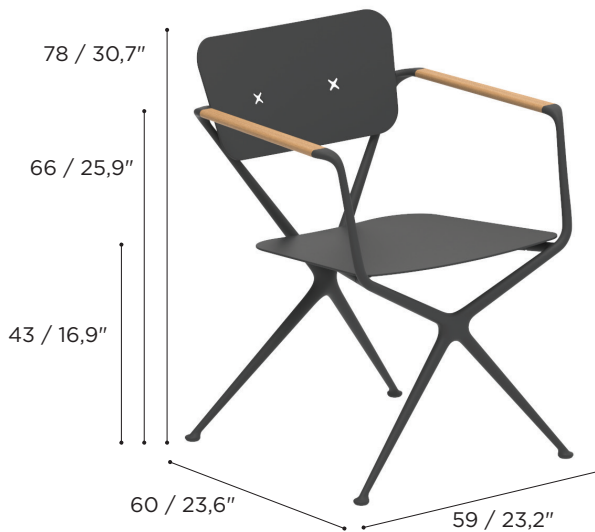

PRODUCT SHEET

EXES ARM CHAIR

REF: EXS55

ROYAL 
BOTANIA
indulge in finesse

ARM CHAIR		EXS 55...	
	0,3 m ³ (4)		30 kg (4) 
i	WITH TEAK ARMRESTS AND FIXING CROSSES IN FRAME COLOR		
	12-19		

	COATED ALUMINIUM WR	COATED ALUMINIUM S	COATED ALUMINIUM A	COATED ALUMINIUM BR
	EXS 55 WR	EXS 55 S	EXS 55 A	EXS 55 BR
	•	•	•	•
	CUSHIONS			
	PIL EXS 55 BED... (BACK)			
CAT. A			•	
CAT. B			•	
CAT. C			•	
	CUSHIONS			
	PIL EXS 55 SED... (SEAT)			
CAT. A			•	
CAT. B			•	
CAT. C			•	
	OPTIONAL FIXING CROSS TEAK (SET) FOR BACKREST CUSHION			
	PIL EXS FCW			
			•	

= STANDARD CROSSES IN FRAME COLOR (SET)

= OPTIONAL TEAK CROSSES (SET)