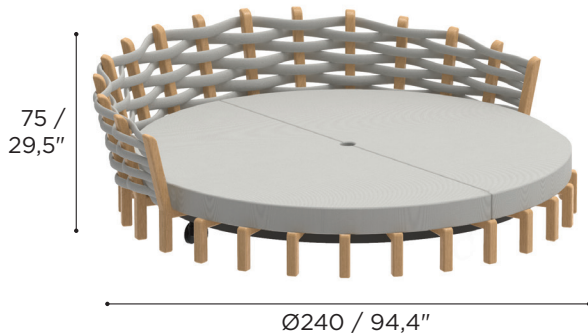

PRODUCT SHEET

LOTUS DAYBED

REF: LTS220R

ROYAL 
BOTANIA
indulge in finesse

ROUND DAYBED		Ref: LTS 220R...	
	1,9 m ³		158,5 kg
	166-167		

TEAK + FABRIC	
FAB.	TK 
LTS 220R	
•	
CUSHIONS	
PIL LTS 220R SED... (SEAT)	
CAT. A	•
CAT. B	•
CAT. C	•
CUSHIONS	
PIL LTS 220R WBED... (BACKREST STRAPS)	
CAT. A	•
CAT. B	•
CAT. C	•
OPTIONAL UMBRELLA	
SEE PP. 323	