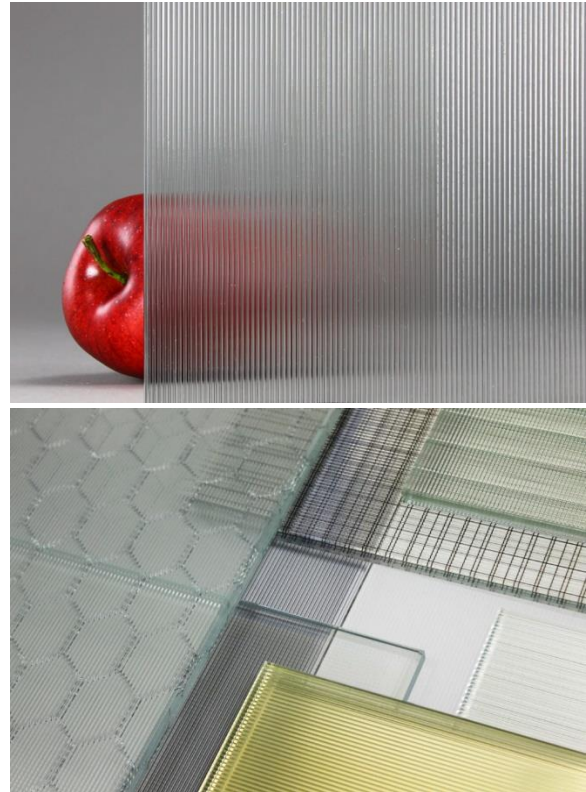

## Houdini™ Micro-Fluted Privacy Glass

Bendheim's Houdini™ decorative architectural glass features a micro-fluted surface that delivers the benefits of both privacy and daylight. The texture of the glass obscures views, providing an astonishing level of visual privacy, while allowing maximum daylight to pass through. Bendheim's Houdini Unlocked Collection offers the glass in a virtually unlimited number of customized varieties by adding a color interlayer, laminating it to another textured glass, back-painting it, and more. Houdini is also available in channel glass form.

### Composition:

Glass

### Options and Customization:

- Laminated with a wide range of color interlayers
- Laminated in combination with other textured and etched glasses

# BENDHEIM

- Back-painted in an unlimited range of colors, including metallic
- Laminated to mirror for wall cladding applications