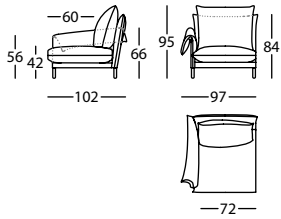

331.12.G.BS.I

ALPINO MOD 97 BR SOLAPA IZDO
ALPINO MOD 97 LEFT ARM W/FLAP
ALPINO MOD 97 BRAS A/RABAT GAUCHE

0,65 m² / 1 Pack. / 45,0 kg