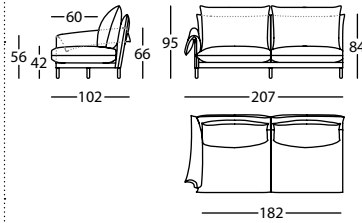

331.12.T.BS.I

ALPINO MOD 207 BR SOLAPA IZDO
ALPINO MOD 207 LEFT ARM W/FLAP
ALPINO MOD 207 BRAS A/RABAT GAUCHE

1,45 m² / 1 Pack. / 77,0 kg