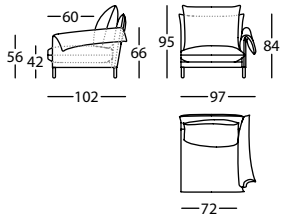

1,50 m<sup>3</sup> / 1 Pack. / 79,0 kg

**331.11.V.BS**

ALPINO SOFA 245 BR SOLAPA  
ALPINO SOFA 245 ARM W/FLAP  
ALPINO CANAPE 245 BRAS RABAT

1,65 m<sup>3</sup> / 1 Pack. / 89,0 kg

**331.11.V.5**

ALPINO SOFA 225 BR RECTO  
ALPINO SOFA 225 PLAIN ARM  
ALPINO CANAPE 225 BRAS DROIT

1,65 m<sup>3</sup> / 1 Pack. / 87,0 kg

**331.11.X.BS**

ALPINO SOFA 265 BR SOLAPA  
ALPINO SOFA 265 ARM W/FLAP  
ALPINO CANAPE 265 BRAS RABAT

1,78 m<sup>3</sup> / 1 Pack. / 96,0 kg

**331.11.X.5**

ALPINO SOFA 245 BR RECTO  
ALPINO SOFA 245 PLAIN ARM  
ALPINO CANAPE 245 BRAS DROIT

1,78 m<sup>3</sup> / 1 Pack. / 94,0 kg

ALPINO by Rafa García, 2019

Brazo solapa / Arm with flap / Bras rabat

Brazo solapa / Arm with flap / Bras rabat

**331.12.G.BS.D**

ALPINO MOD 97 BR SOLAPA DCHO  
ALPINO MOD 97 RIGHT ARM W/FLAP  
ALPINO MOD 97 BRAS A/RABAT DROIT