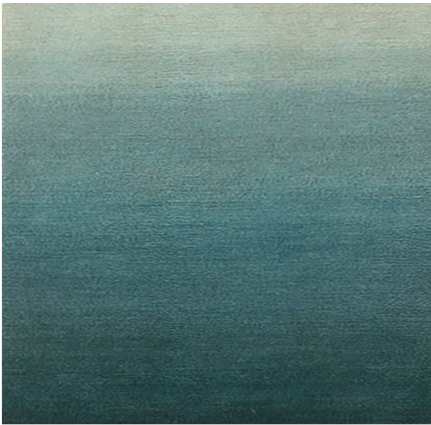

ODEGARD CARPETS

Ombré shown in teal

Sample Detail

Gyaba quality

Ombré shown amaranth

Sample Detail

Gyaba quality

Ombré shown in dark shadow

Sample Detail

Gyaba quality

Ombré shown in dress blue

Gyaba Quality

Custom Sizes & Colors Available