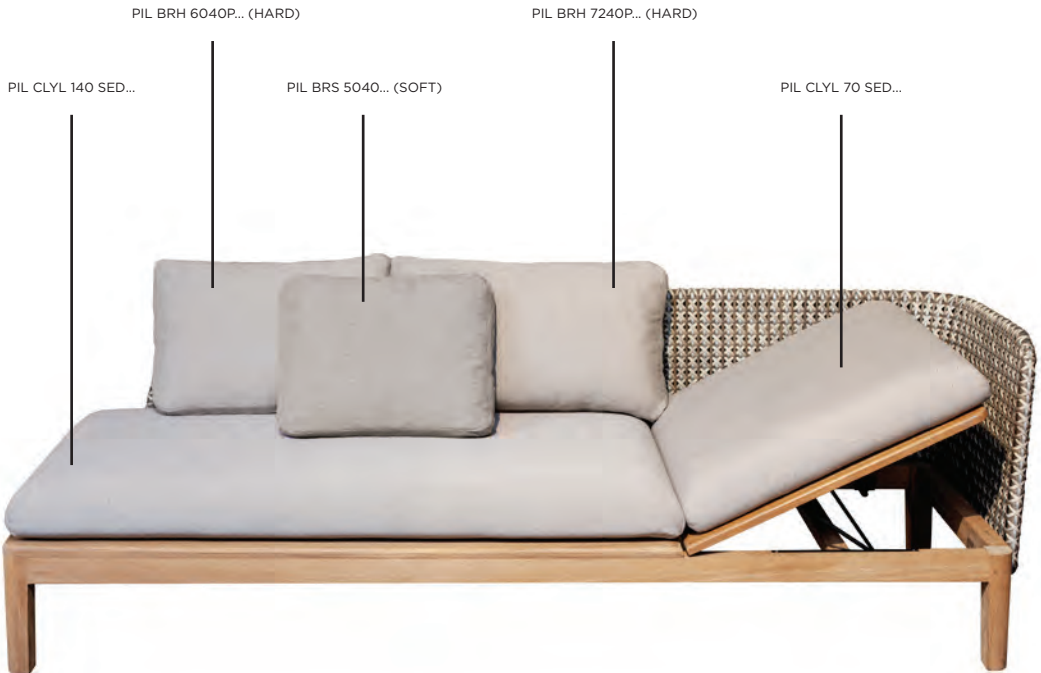

COMFORT CUSHIONS			
	40 X 30	50 X 40	60 X 40	72 X 40
	PIL BRS 4030... (SOFT)	PIL BRS 5040... (SOFT)	PIL BRH 6040P... (HARD)	PIL BRH 7240P... (HARD)
STANDARD	•	•	•	•
CAT. A	•	•	•	•
CAT. B	•	•	•	•
CAT. C	•	•	•	•