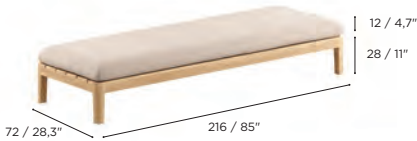

CALYPSO LOUNGE SPECIFICATIONS

STANDARD / ON REQUEST

CALYPSO LOUNGE	Ref: CLYL 140...
136-137	

TEAK + COATED ALUMINIUM + WEAVING	
	CLYL 140R2KK/CLYL 140L2KK (BASE + WOVEN FRAME)
	•
	SEAT CUSHION
	PIL CLYL 140 SED...
STANDARD	•
CAT. A	•
CAT. B	•
CAT. C	•

TEAK + COATED STAINLESS STEEL	
	CLYL 140R2/CLYL 140L2 (BASE + FRAME)
	•
	UPHOLSTERY
	PIL CLYL 140R UPHED.../PIL CLYL 140L UPHED...
STANDARD	•
CAT. A	•
CAT. B	•
CAT. C	•
	SEAT CUSHION
	PIL CLYL 140 SED...
STANDARD	•
CAT. A	•
CAT. B	•
CAT. C	•

CALYPSO LOUNGE	Ref: CLYL 210T...

TEAK	
	CLYL 210T (BASE)
	•
	SEAT CUSHION
	PIL CLYL 210 SED...
STANDARD	•
CAT. A	•
CAT. B	•
CAT. C	•

CALYPSO LOUNGE	Ref: CLYL 210...

TEAK + COATED ALUMINIUM + WEAVING	
	CLYL 210KK (BASE + WOVEN FRAME)
	•
	SEAT CUSHION
	PIL CLYL 210 SED...
STANDARD	•
CAT. A	•
CAT. B	•
CAT. C	•

TEAK + COATED STAINLESS STEEL	
	CLYL 210 (BASE + FRAME)
	•
	UPHOLSTERY
	PIL CLYL 210 UPHED...
STANDARD	•
CAT. A	•
CAT. B	•
CAT. C	•
	SEAT CUSHION
	PIL CLYL 210 SED...
STANDARD	•
CAT. A	•
CAT. B	•
CAT. C	•