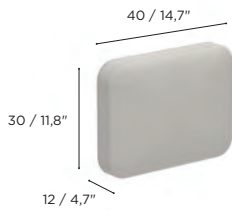

NATURAL LINEN DOT
REF: NLD - CAT. B

NATURAL WHITE DOT
REF: NWD - CAT. B

	COMFORT CUSHIONS			
	40 X 30	50 X 40	60 X 40	72 X 40
	PIL BRS 4030... (SOFT)	PIL BRS 5040... (SOFT)	PIL BRH 6040P... (HARD)	PIL BRH 7240P... (HARD)
STANDARD	•	•	•	•
CAT. A	•	•	•	•
CAT. B	•	•	•	•
CAT. C	•	•	•	•