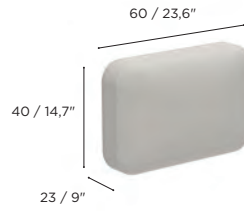

NATURAL LINEN DOT
REF: NLD - CAT. B

NATURAL WHITE DOT
REF: NWD - CAT. B

	COMFORT CUSHIONS			
	40 X 30	50 X 40	60 X 40	72 X 40
	PIL BRS 4030... (SOFT)	PIL BRS 5040... (SOFT)	PIL BRH 6040P... (HARD)	PIL BRH 7240P... (HARD)
STANDARD	•	•	•	•
CAT. A	•	•	•	•
CAT. B	•	•	•	•
CAT. C	•	•	•	•