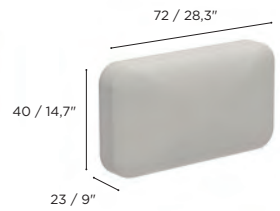

NATURAL LINEN DOT
REF: NLD - CAT. B

NATURAL WHITE DOT
REF: NWD - CAT. B

	COMFORT CUSHIONS			
	40 X 30	50 X 40	60 X 40	72 X 40
	PIL BRS 4030... (SOFT)	PIL BRS 5040... (SOFT)	PIL BRH 6040P... (HARD)	PIL BRH 7240P... (HARD)
STANDARD	•	•	•	•
CAT. A	•	•	•	•
CAT. B	•	•	•	•
CAT. C	•	•	•	•