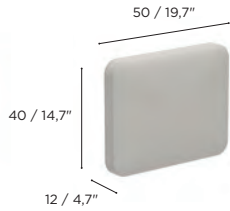

NATURAL LINEN DOT
REF: NLD - CAT. B

NATURAL WHITE DOT
REF: NWD - CAT. B

	COMFORT CUSHIONS			
	40 X 30	50 X 40	60 X 40	72 X 40
	PIL BRS 4030... (SOFT)	PIL BRS 5040... (SOFT)	PIL BRH 6040P... (HARD)	PIL BRH 7240P... (HARD)
STANDARD	•	•	•	•
CAT. A	•	•	•	•
CAT. B	•	•	•	•
CAT. C	•	•	•	•