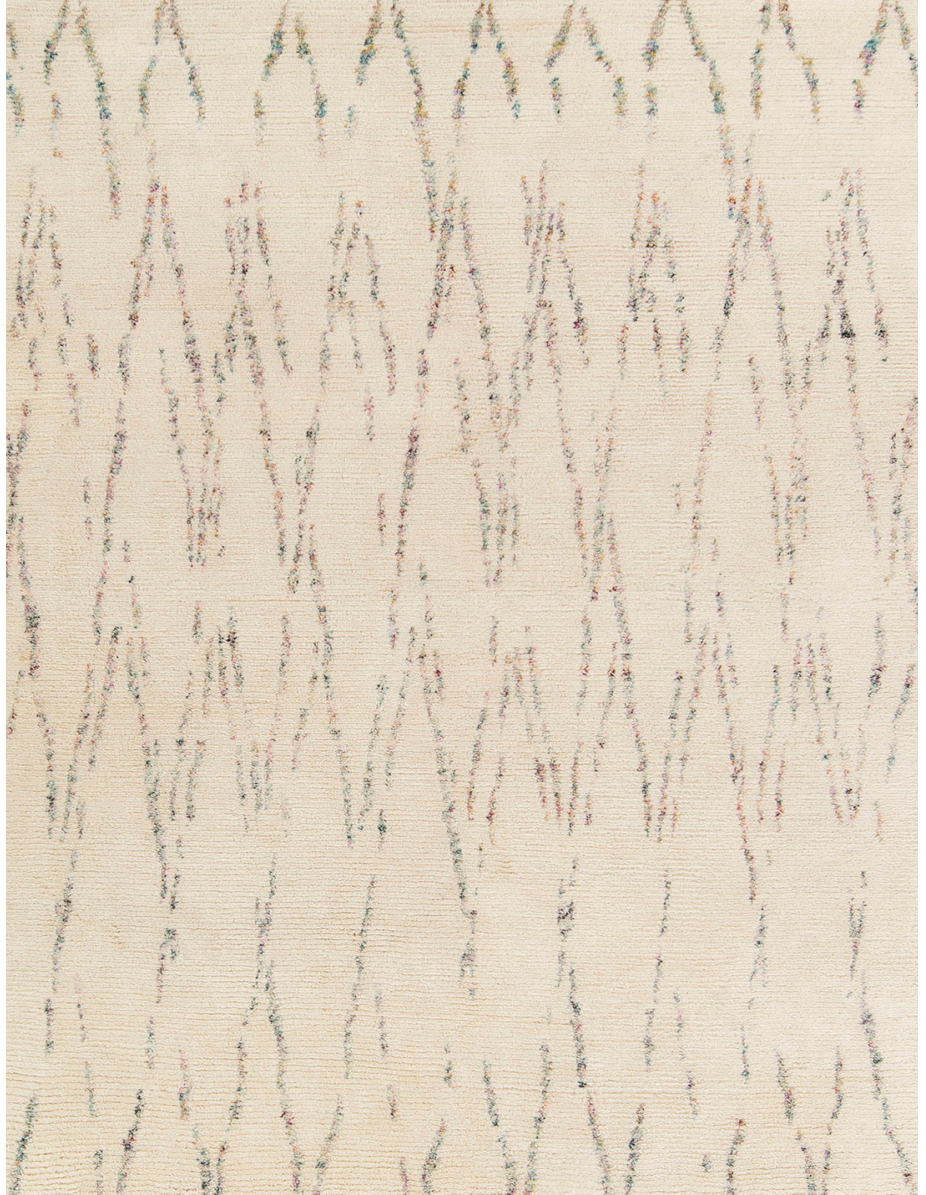

ODEGARD CARPETS
MODERN COMFORT COLLECTION

Zigg Twist shown in beige
Sample Detail
Rang Bhal Sopso quality

Zigg Twist shown in beige
Sample Detail
Rang Bhal Sopso quality

Zigg Twist shown in beige
Rang Bhal Sopso Quality
Size Shown 6' x 9'
Custom Sizes & Colors Available